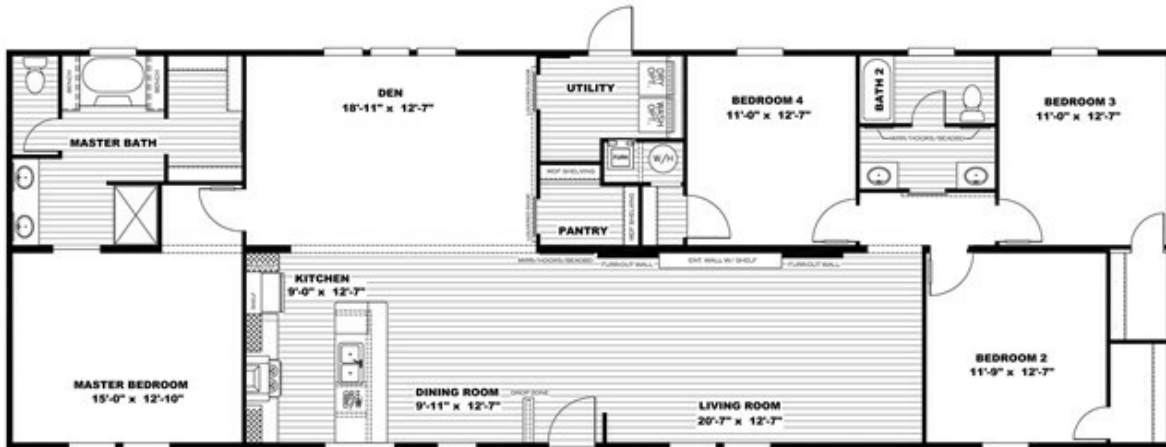

THE BREEZE II

THE BREEZE II Model number: 57SSP28764SH

4 beds • 2 baths • 2128 sq.ft. • 28' width • 76' depth

Our home building facilities invest in continuous product and process improvements. Plans, dimensions, features, materials, specifications and availability are subject to change without notice or obligation. Renderings and floor plans are representative likenesses of our homes and may differ from the actual homes. We invite you to tour a Home Center near you and inspect the highest value in quality housing available or call (336) 249-7041 to speak with a Home Consultant. Copyright 2017, CMH. All rights reserved.