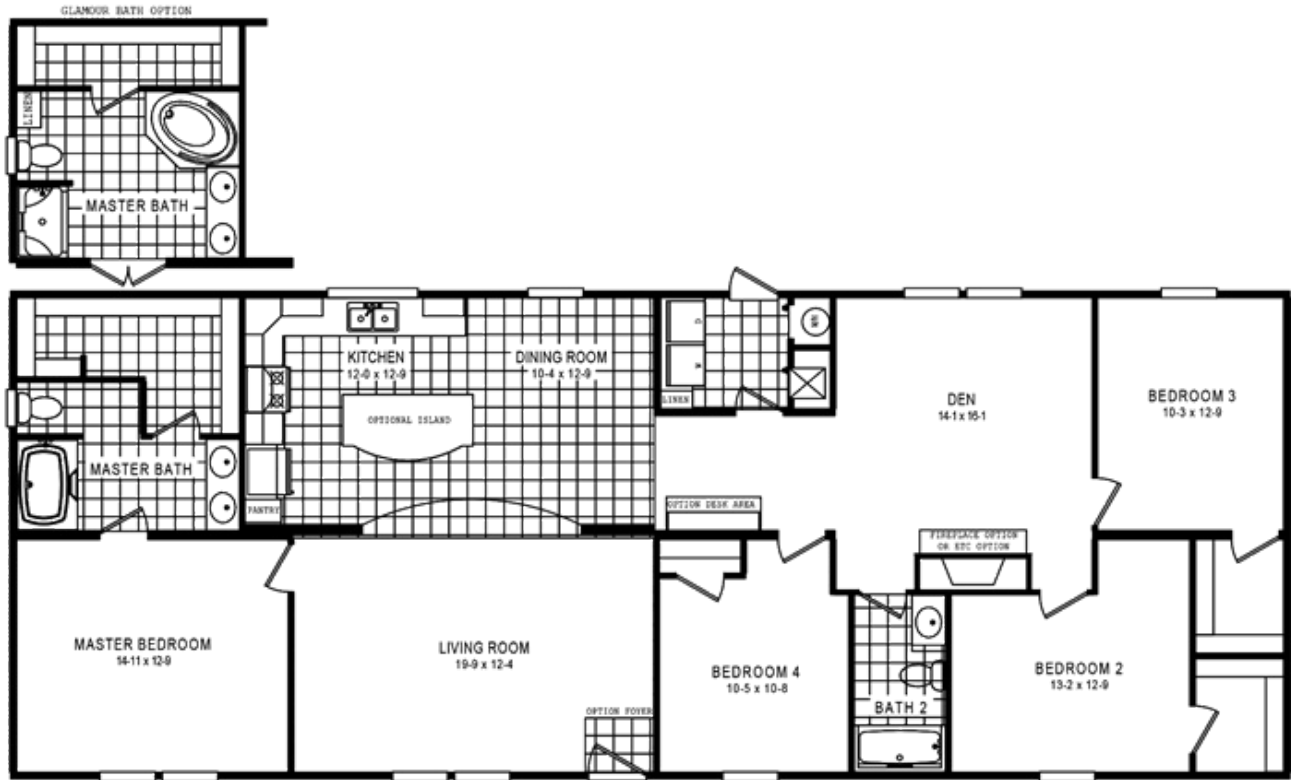

Voyager

Voyager Floor plan number: ROC730274NCAB

4 beds • 2 baths • 1960 sq.ft. • 28' width • 70' depth

Our home building facilities invest in continuous product and process improvements. Plans, dimensions, features, materials, specifications and availability are subject to change without notice or obligation. Renderings and floor plans are representative likenesses of our homes and may differ from the actual homes. We invite you to tour a Home Center near you and inspect the highest value in quality housing available or call (336) 249-7041 to speak with a Home Consultant. Copyright 2017, CMH. All rights reserved.