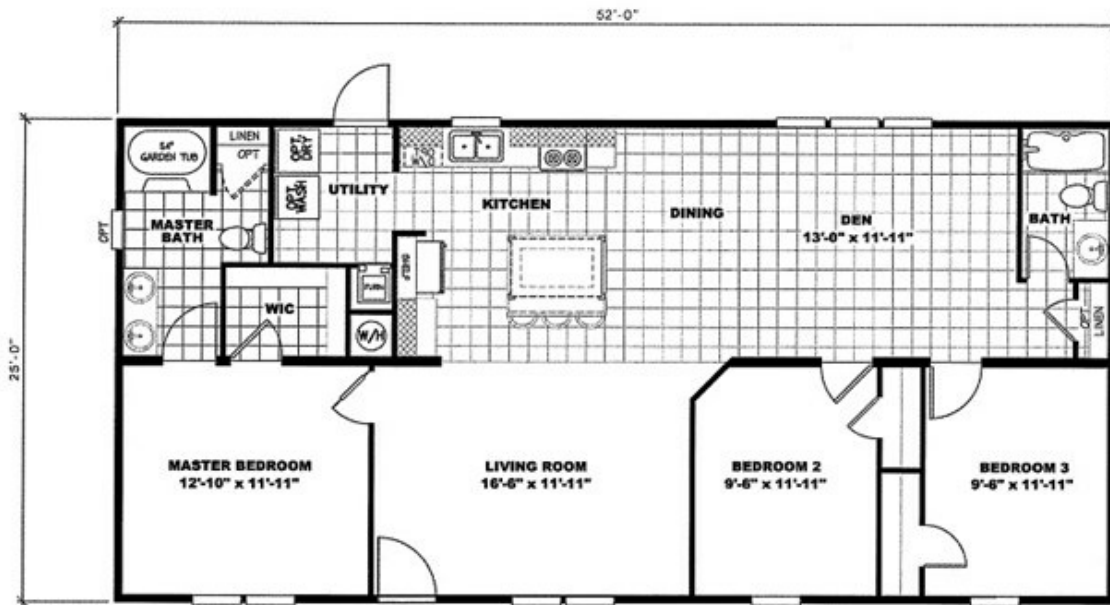

2551 52X25 CK3+2 TPS MOD

2551 52X25 CK3+2 TPS MOD

Model number: 58TPS25523BM18

3 beds • 2 baths • 1300 sq.ft. • 25' width • 52' depth

Our home building facilities invest in continuous product and process improvements. Plans, dimensions, features, materials, specifications and availability are subject to change without notice or obligation. Renderings and floor plans are representative likenesses of our homes and may differ from the actual homes. We invite you to tour a Home Center near you and inspect the highest value in quality housing available or call (336) 249-7041 to speak with a