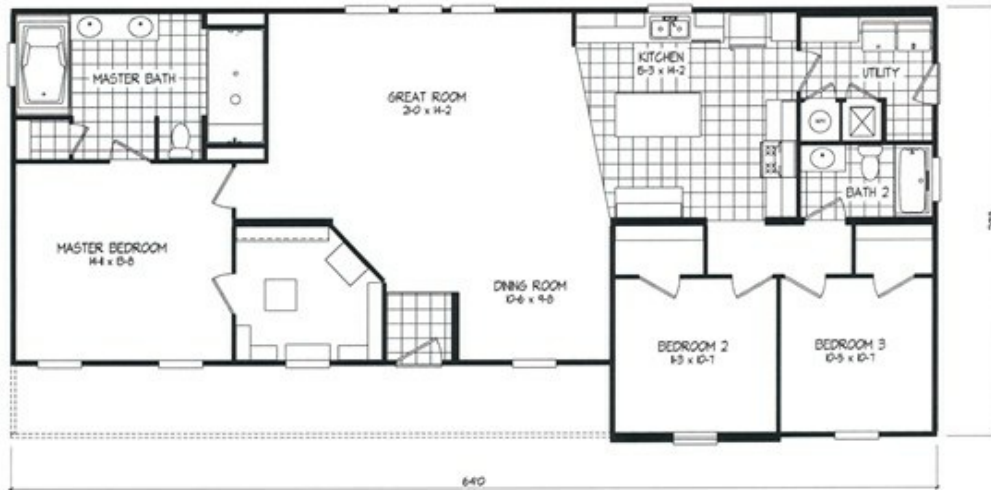

1709 64X32 CK3+2 HERITAGE

1709 64X32 CK3+2 HERITAGE Model number: 58FRE32643AH18

3 beds • 2 baths • 2048 sq.ft. • 32' width • 64' depth

Our home building facilities invest in continuous product and process improvements. Plans, dimensions, features, materials, specifications and availability are subject to change without notice or obligation. Renderings and floor plans are representative likenesses of our homes and may differ from the actual homes. We invite you to tour a Home Center near you and inspect the highest value in quality housing available or call (336) 249-7041 to speak with a Home Consultant. Copyright 2017,