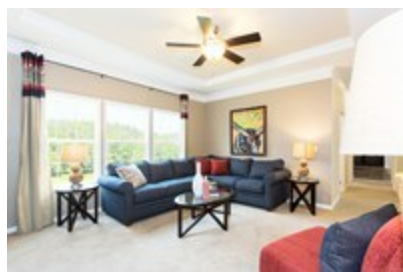

# The Sweet One

**The Sweet One** Floor plan number: RIC248816NCAB  
3 beds • 2 baths • 2016 sq.ft. • 28' width • 72' depth

Our home building facilities invest in continuous product and process improvements. Plans, dimensions, features, materials, specifications and availability are subject to change without notice or obligation. Renderings and floor plans are representative likenesses of our homes and may differ from the actual homes. We invite you to tour a Home Center near you and inspect the highest value in quality housing available or call (336) 249-7041 to speak with a Home Consultant. Copyright 2017, CMH. All rights reserved.