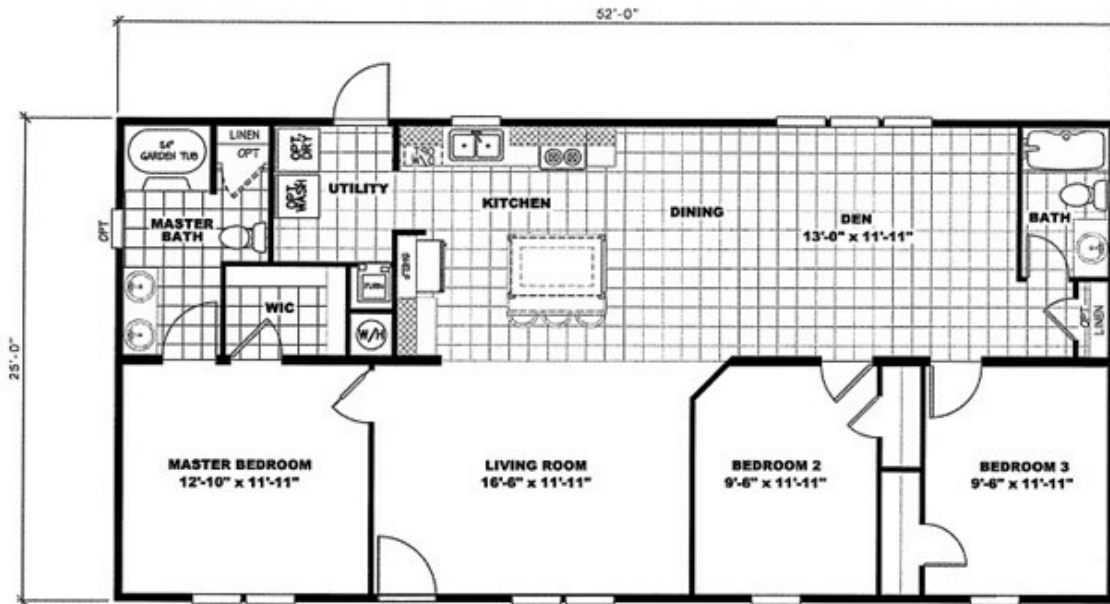

Maple Leaf

Maple Leaf Floor plan number: RIC248530NCABM

3 beds • 2 baths • 1300 sq.ft. • 25' width • 52' depth

Our home building facilities invest in continuous product and process improvements. Plans, dimensions, features, materials, specifications and availability are subject to change without notice or obligation. Renderings and floor plans are representative likenesses of our homes and may differ from the actual homes. We invite you to tour a Home Center near you and inspect the highest value in quality housing available or call (336) 249-7041 to speak with a Home Consultant. Copyright 2017, CMH. All rights reserved.