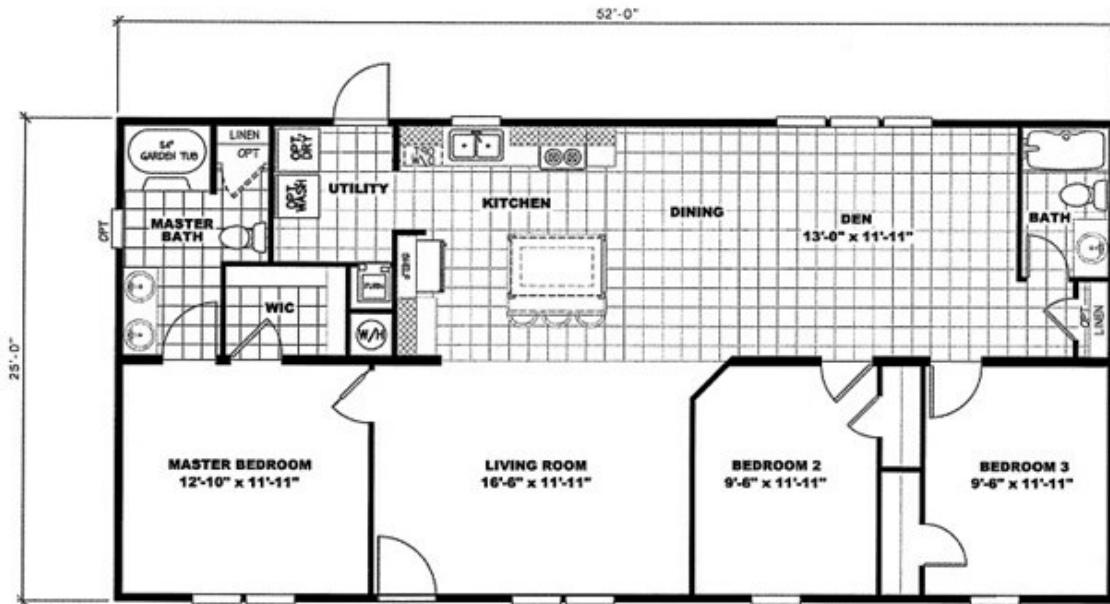

# Maple Leaf

**Maple Leaf** Floor plan number: RIC248530NCABM

**3 beds • 2 baths • 1300 sq.ft. • 25' width • 52' depth**

Our home building facilities invest in continuous product and process improvements. Plans, dimensions, features, materials, specifications and availability are subject to change without notice or obligation. Renderings and floor plans are representative likenesses of our homes and may differ from the actual homes. We invite you to tour a Home Center near you and inspect the highest value in quality housing available or call (336) 249-7041 to speak with a Home Consultant. Copyright 2017, CMH. All rights reserved.