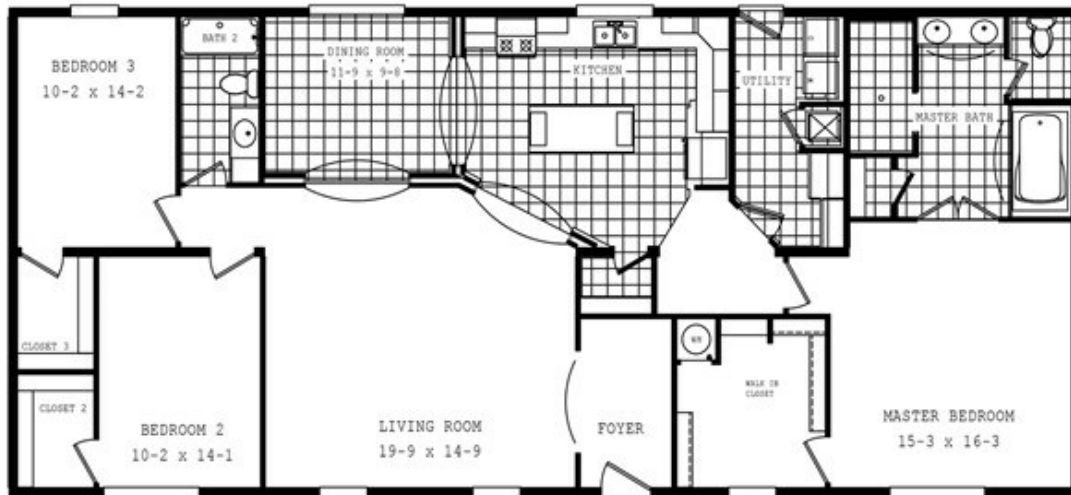

## The Fairway

**The Fairway** Floor plan number: RIC248440NCAB

**3 beds • 2 baths • 2176 sq.ft. • 32' width • 68' depth**

Our home building facilities invest in continuous product and process improvements. Plans, dimensions, features, materials, specifications and availability are subject to change without notice or obligation. Renderings and floor plans are representative likenesses of our homes and may differ from the actual homes. We invite you to tour a Home Center near you and inspect the highest value in quality housing available or call (336) 249-7041 to speak with a Home Consultant. Copyright 2017, CMH. All rights reserved.