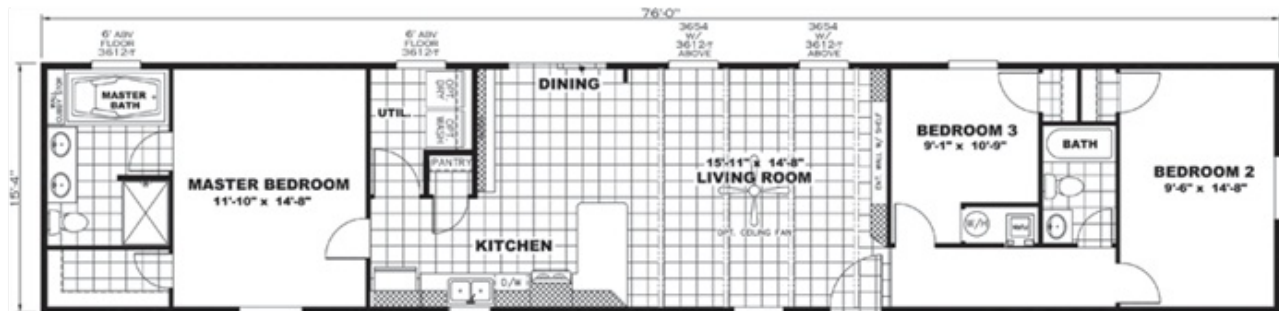

THE ANNIVERSARY 16X76

THE ANNIVERSARY 16X76 Model number: 29ANN16763AH18

3 beds • 2 baths • 1216 sq.ft. • 16' width • 76' depth

Our home building facilities invest in continuous product and process improvements. Plans, dimensions, features, materials, specifications and availability are subject to change without notice or obligation. Renderings and floor plans are representative likenesses of our homes and may differ from the actual homes. We invite you to tour a Home Center near you and inspect the highest value in quality housing available or call (336) 249-7041 to speak with a Home Consultant. Copyright 2017, CMH. All rights reserved.