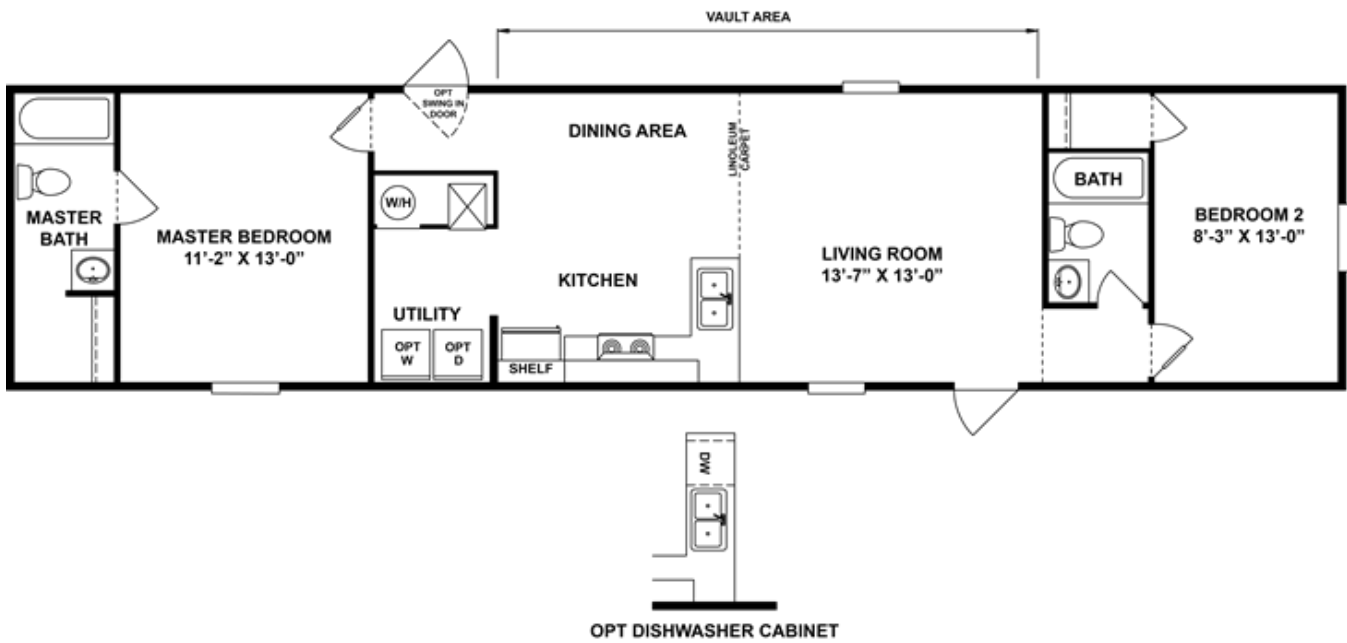

DELIGHT Floor plan number: CWP037736TN

2 beds • 2 baths • 840 sq.ft. • 14' width • 60' depth

Our home building facilities invest in continuous product and process improvements. Plans, dimensions, features, materials, specifications and availability are subject to change without notice or obligation. Renderings and floor plans are representative likenesses of our homes and may differ from the actual homes. We invite you to tour a Home Center near you and inspect the highest value in quality housing available or call (336) 249-7041 to speak with a Home Consultant. Copyright 2017, CMH. All rights reserved.