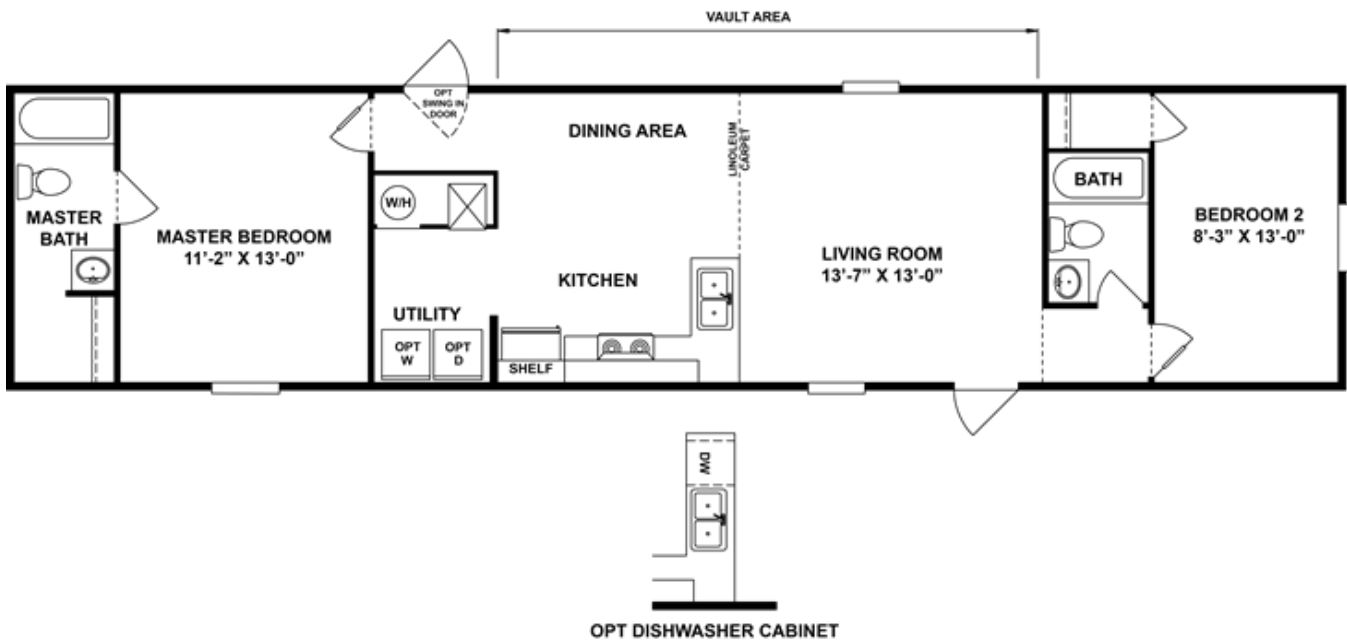

DELIGHT

DELIGHT Floor plan number: CWP035883TN

2 beds • 2 baths • 840 sq.ft. • 14' width • 60' depth

Our home building facilities invest in continuous product and process improvements. Plans, dimensions, features, materials, specifications and availability are subject to change without notice or obligation. Renderings and floor plans are representative likenesses of our homes and may differ from the actual homes. We invite you to tour a Home Center near you and inspect the highest value in quality housing available or call (336) 249-7041 to speak with a Home Consultant. Copyright 2017, CMH. All rights reserved.