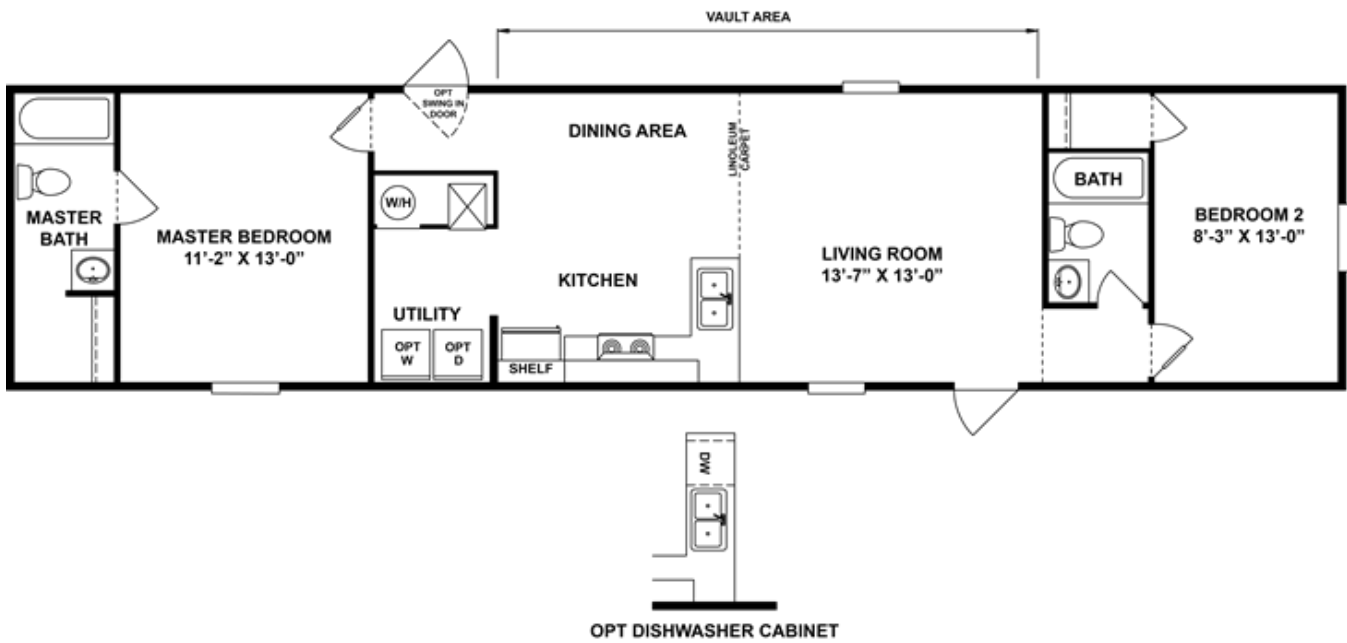

**DELIGHT** Floor plan number: CWP034471TN

**2 beds • 2 baths • 840 sq.ft. • 14' width • 60' depth**

Our home building facilities invest in continuous product and process improvements. Plans, dimensions, features, materials, specifications and availability are subject to change without notice or obligation. Renderings and floor plans are representative likenesses of our homes and may differ from the actual homes. We invite you to tour a Home Center near you and inspect the highest value in quality housing available or call (336) 249-7041 to speak with a Home Consultant. Copyright 2017, CMH. All rights reserved.