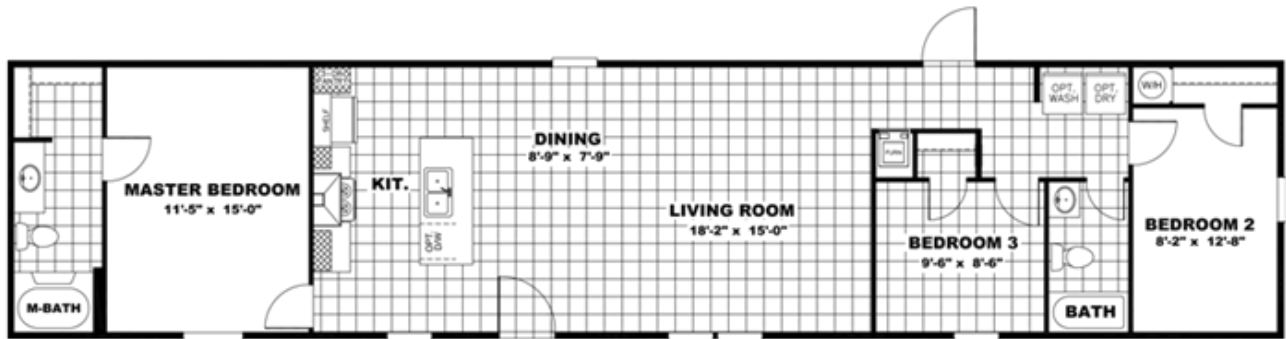

THE BREEZE 72

THE BREEZE 72 Model number: 22SSP16723AH

3 beds • 2 baths • 1152 sq.ft. • 16' width • 72' depth

Our home building facilities invest in continuous product and process improvements. Plans, dimensions, features, materials, specifications and availability are subject to change without notice or obligation. Renderings and floor plans are representative likenesses of our homes and may differ from the actual homes. We invite you to tour a Home Center near you and inspect the highest value in quality housing available or call (336) 249-7041 to speak with a Home Consultant. Copyright 2017, CMH. All rights reserved.