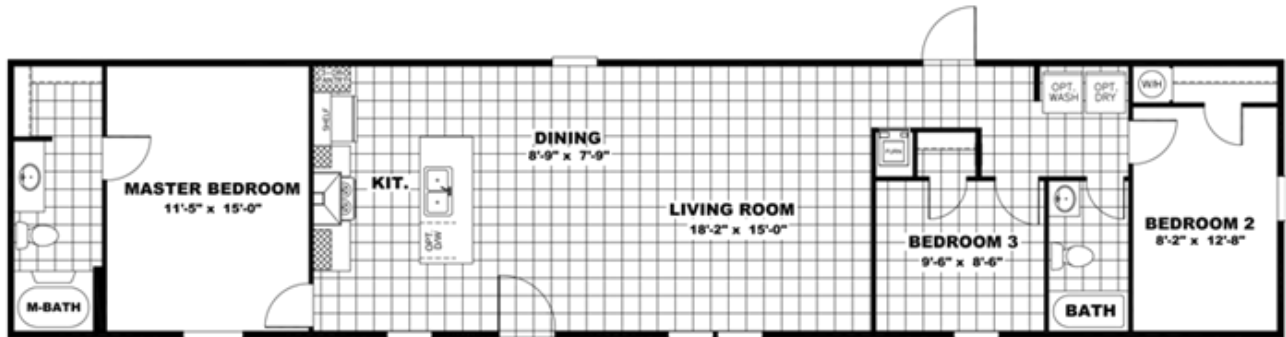

THE BREEZE 72

**THE BREEZE 72** Floor plan number: CLM102490TN

**3 beds • 2 baths • 1152 sq.ft. • 16' width • 72' depth**

Our home building facilities invest in continuous product and process improvements. Plans, dimensions, features, materials, specifications and availability are subject to change without notice or obligation. Renderings and floor plans are representative likenesses of our homes and may differ from the actual homes. We invite you to tour a Home Center near you and inspect the highest value in quality housing available or call (336) 249-7041 to speak with a Home Consultant. Copyright 2017, CMH. All rights reserved.